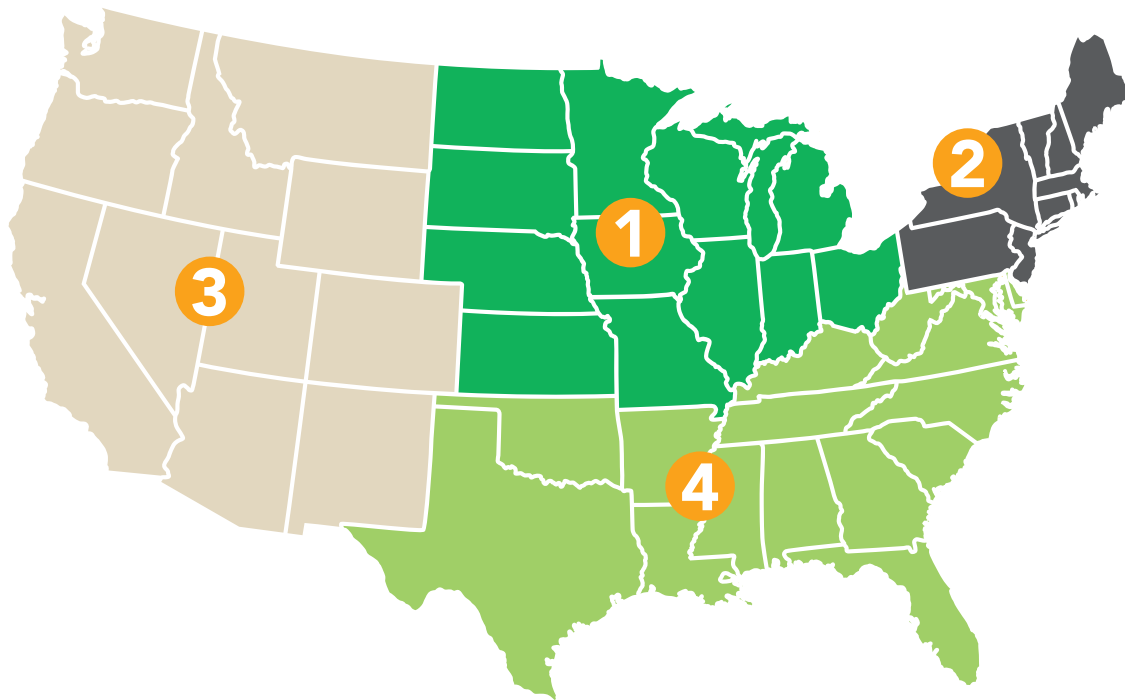

The PROGRESSIVE FARMER

Our 2017 circulation: 501,416

1 North Central — 249,032

Illinois	33,700	Missouri	18,072
Indiana	18,084	Nebraska	25,254
Iowa	40,350	North Dakota	12,192
Kansas	20,056	Ohio	16,995
Michigan	9,027	South Dakota	14,616
Minnesota	28,254	Wisconsin	10,957

2 Middle Atlantic/New England — 9,891

Connecticut	243	Pennsylvania	5,062
Maine	265	Rhode Island	25
Massachusetts	244	Vermont	312
New Hampshire	128		
New Jersey	481		
New York	3,131		

3 Mountain/Pacific — 31,792

Arizona	1,268	New Mexico	1,793
California	4,984	Oregon	2,060
Colorado	5,402	Utah	918
Idaho	3,080	Washington	3,598
Montana	6,698	Wyoming	1,589
Nevada	402		

4 South — 210,700

Alabama	8,775	Mississippi	8,046
Arkansas	11,419	North Carolina	23,323
Delaware	1,641	Oklahoma	12,728
Florida	5,237	South Carolina	6,228
Georgia	13,250	Tennessee	11,542
Kentucky	32,931	Texas	30,402
Louisiana	6,625	Virginia	24,742
Maryland	6,234	West Virginia	7,575