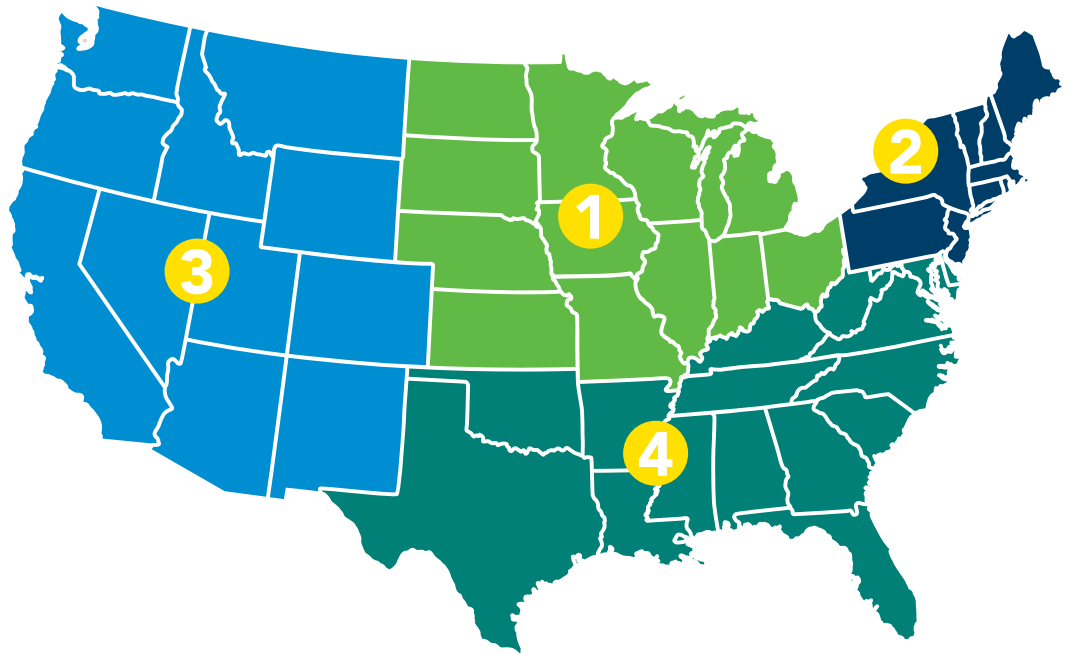

# Progressive FARMER

AG'S MOST-AWARDED  
EDITORIAL TEAM

2018  
circulation:  
459,281

## 1 North Central – 236,613

Illinois: 30,636  
Indiana: 16,423  
Iowa: 38,773  
Kansas: 21,129  
Michigan: 8,679  
Minnesota: 26,030  
Missouri: 18,571  
Nebraska: 24,250  
North Dakota: 12,532  
Ohio: 15,196  
South Dakota: 13,981  
Wisconsin: 10,413

## 2 Middle Atlantic/ New England – 9,718

Connecticut: 245  
Maine: 278  
Massachusetts: 281  
New Hampshire: 134  
New Jersey: 461  
New York: 3,075  
Pennsylvania: 4,931  
Rhode Island: 28  
Vermont: 285

## 4 South – 191,602

Alabama: 8,757  
Arkansas: 10,916  
Delaware: 1,085  
Florida: 4,312  
Georgia: 12,286  
Kentucky: 25,586  
Louisiana: 6,314  
Maryland: 4,868  
Mississippi: 7,839  
North Carolina: 25,332  
Oklahoma: 13,211  
South Carolina: 6,858  
Tennessee: 11,124  
Texas: 30,793  
Virginia: 16,356  
West Virginia: 5,965