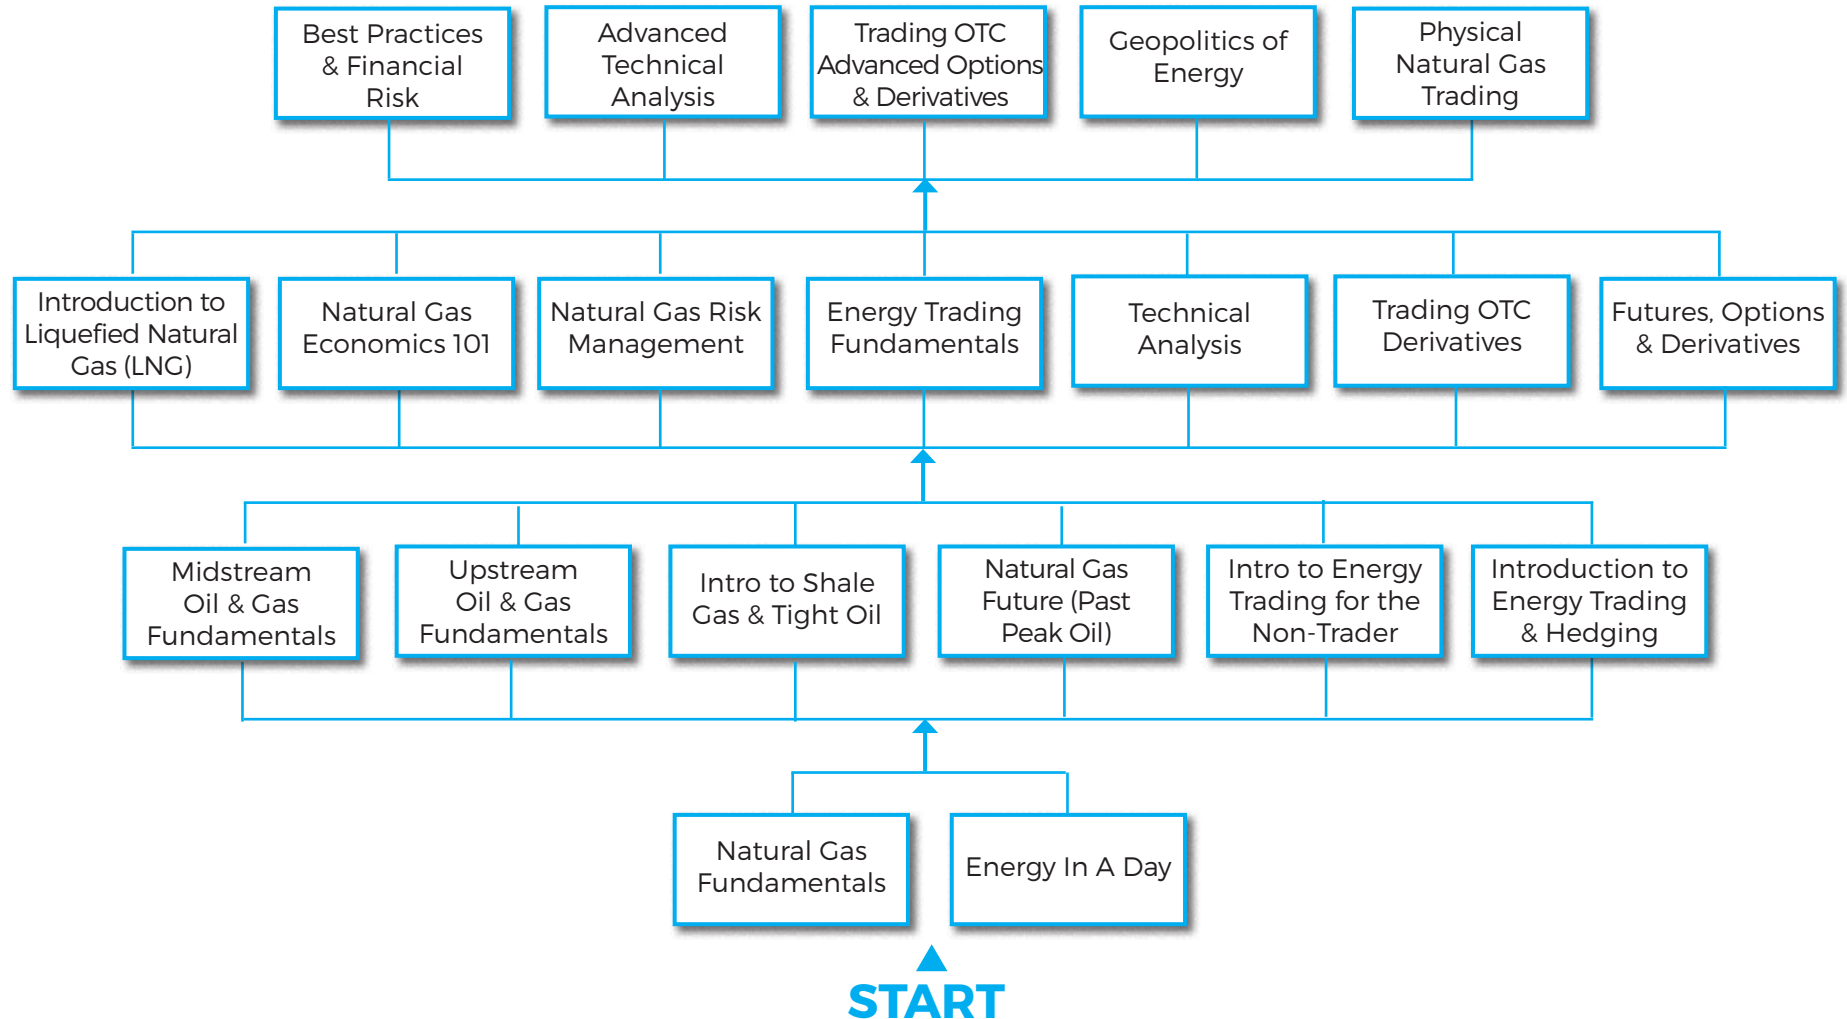

Natural Gas Competency Path

Energy Management Institute - www.emi.org

EMI's Natural Gas Competency Path makes continuing your training simple, leading you through our courses from beginning to end. Start anywhere on the path based on your experience and knowledge, and continue your way to complete competency. Click on any course title for more information and public course dates. All EMI courses can also be customized and brought onsite to your location.