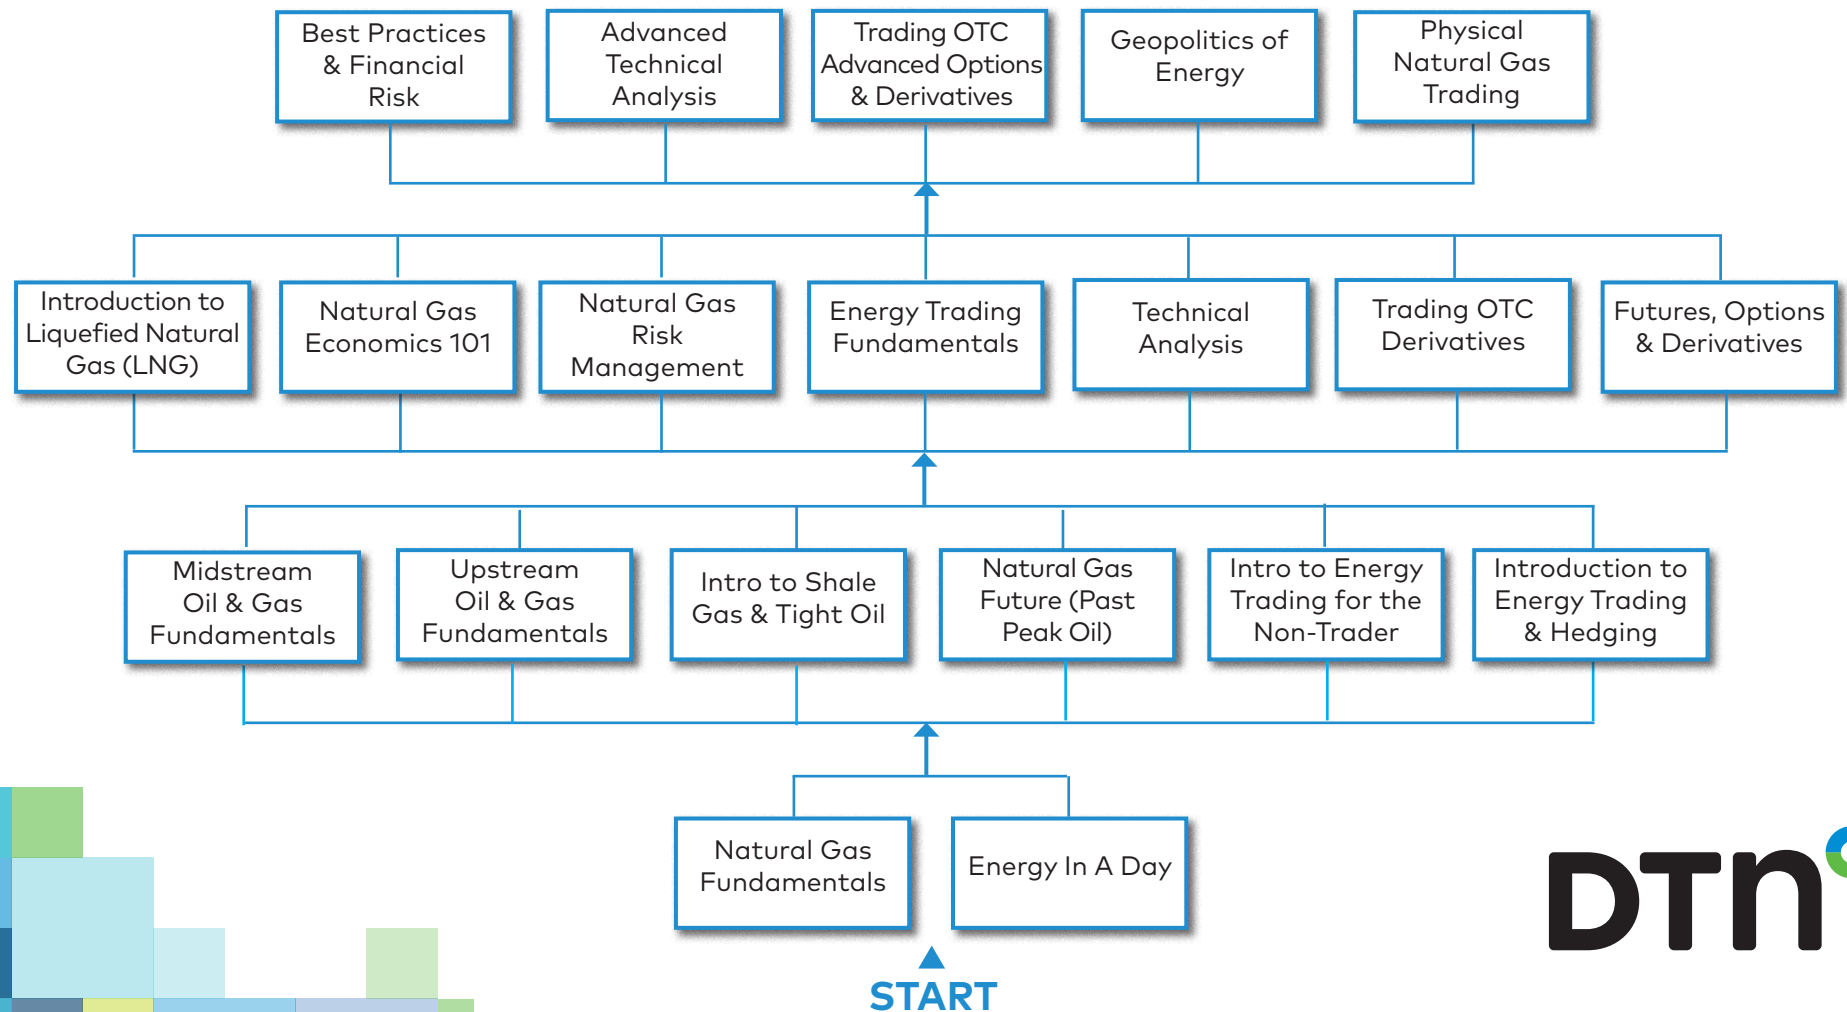

Natural Gas Competency Path

The **DTN Natural Gas Competency Path** makes continuing your training simple, leading you through our courses from beginning to end. Start anywhere on the path based on your experience and knowledge, and continue your way to complete competency. Click on any course title for more information and public course dates. All courses can also be customized and brought onsite to your location. For detailed course information, contact DTN.