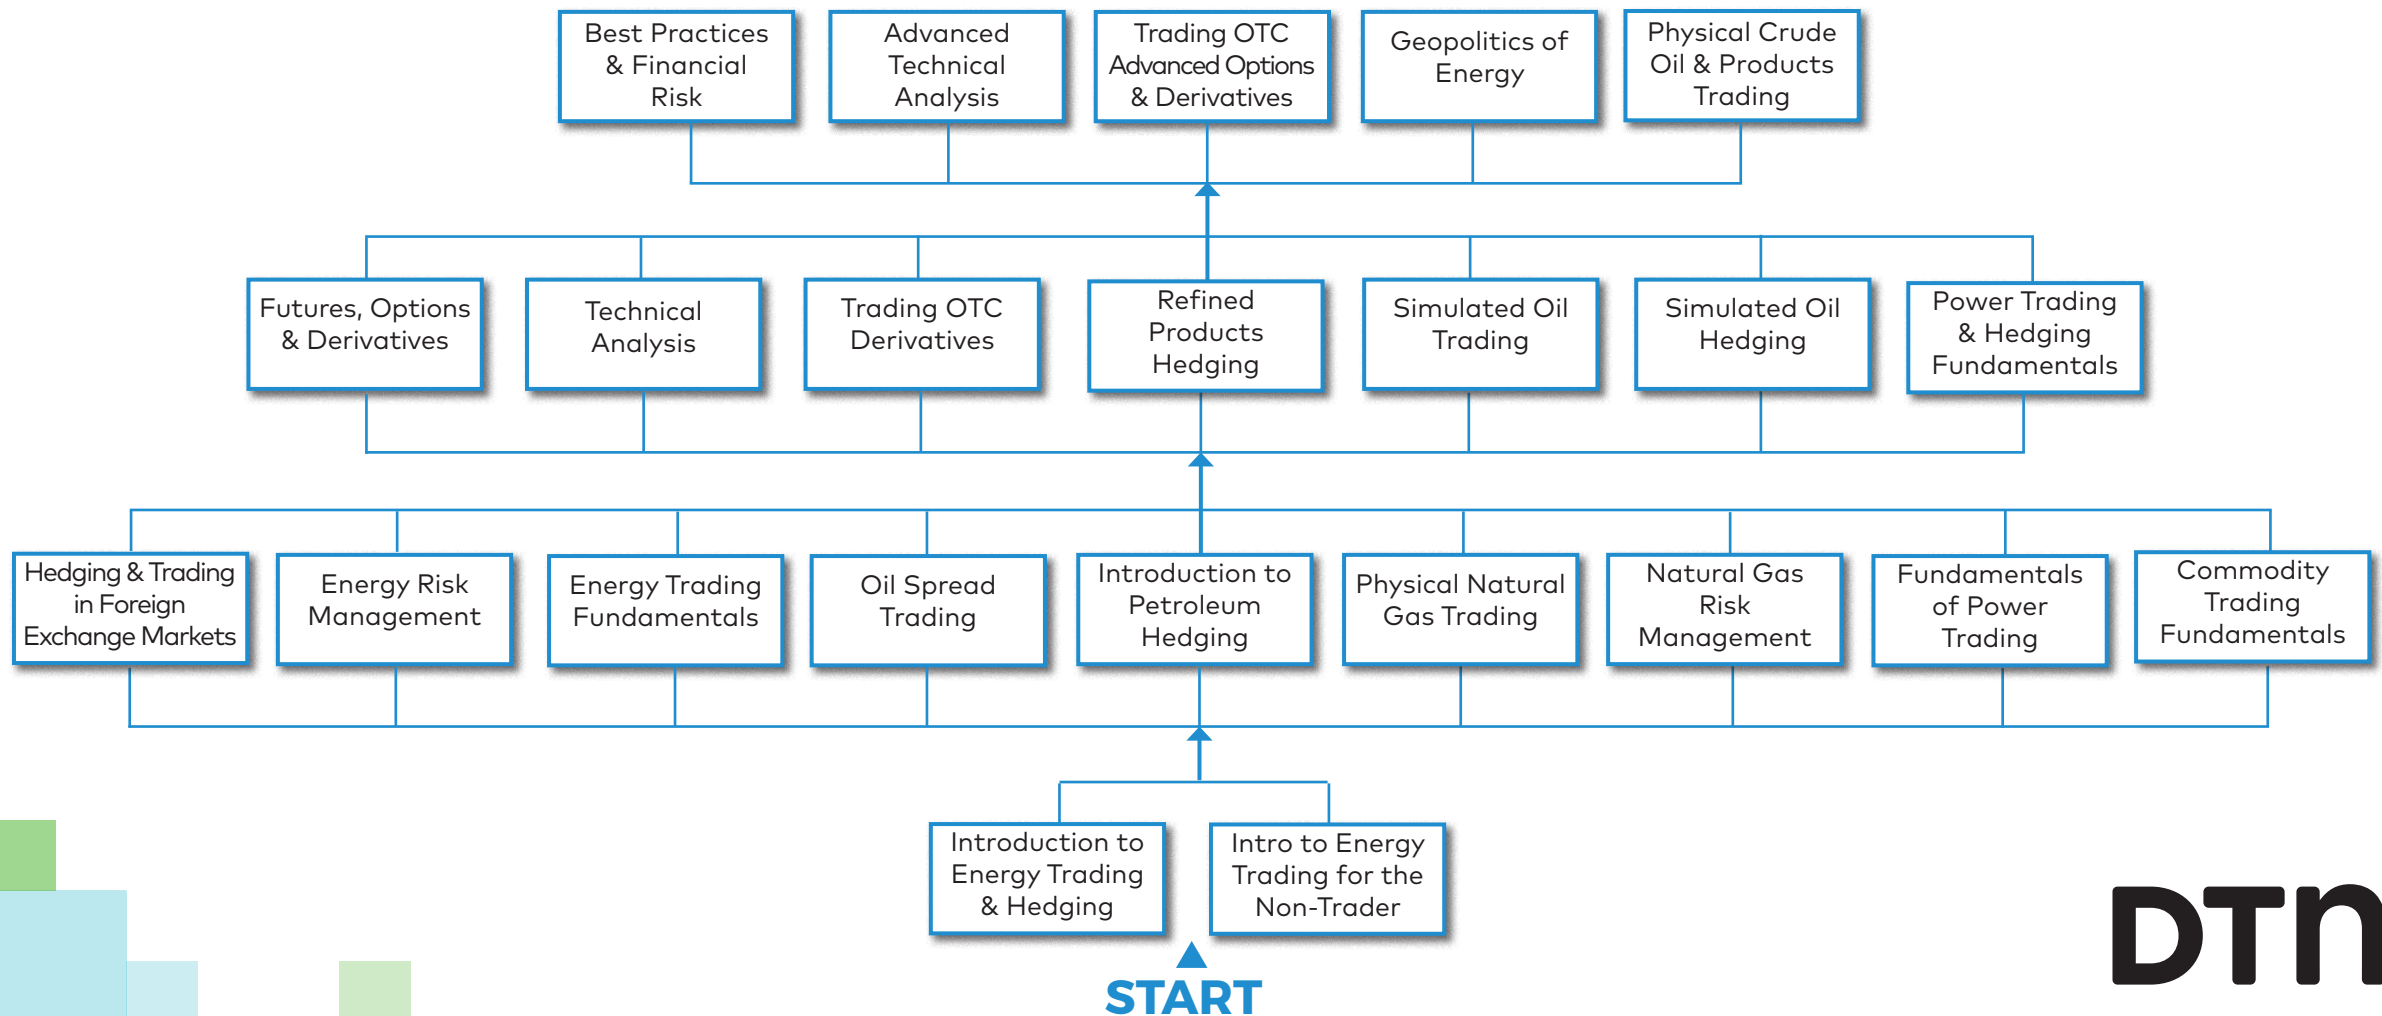

Trading and Risk Management Competency Path

The **DTN Trading and Risk Management Competency Path** makes continuing your training simple, leading you through our courses from beginning to end. Start anywhere on the path based on your experience and knowledge, and continue your way to complete competency. Click on any course title for more information and public course dates. All courses can also be customized and brought onsite to your location. For detailed course information, contact DTN.